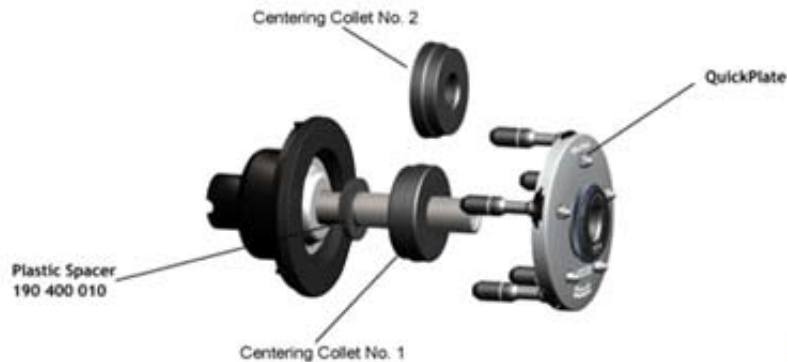

Product Info

PROEXPERT KIT

***This Kit is all you need to work on any
4,5, or 6 Lug Bolt Pattern on any
Passenger Car, Light Truck, or SUV!***

4,5, and 6 Lug QuickPlates

**Duo Collet
54-65mm
clamping range**

**Duo Collet
64-75mm
clamping range**

**Duo Collet
74-85mm
clamping range**

Off-Road Centering Kit

Experts in smooth riding vehicles

© 2010 Allpart Supply, Inc/Haweke-USA, Inc.